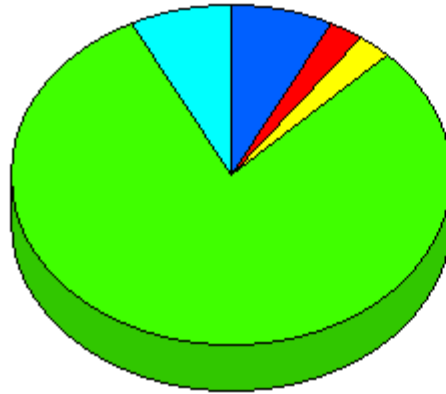

Total No. of Incidents in Zone Spalding: 34

Total No. of Incidents : 40

Incidents Summary Analysis by Zone

01/10/2020 00:00:00 to 01/01/2021 00:00:00

No. of Incidents by Call Source

Operator Generated	7.5%
Police - e-mail / Fax	2.5%
Police - Phone	2.5%
Police - Radio	80.0%
Shopwatch	7.5%
Total:	100.0%