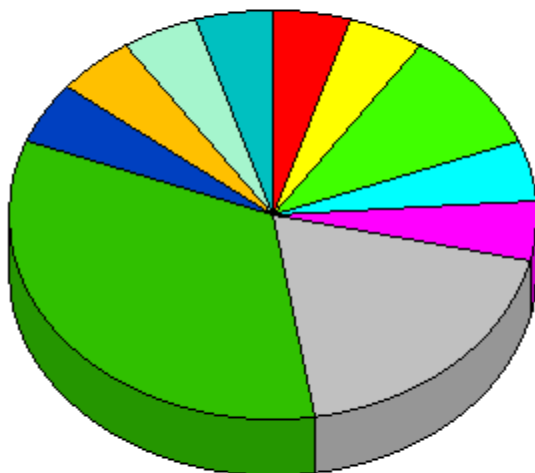

Total No. of Incidents in Zone Spalding: 34

Total No. of Incidents : 40

Incidents Summary Analysis by Zone

01/10/2020 00:00:00 to 01/01/2021 00:00:00

No. of Incidents by Category

Alcohol	5.0%
Anti-Social Behaviour	2.5%
Criminal Damage & Arson	5.0%
Drugs	7.5%
Other Crime	5.0%
Public Order	5.0%
Robbery	2.5%
Search for Person	20.0%
Shoplifting	10.0%
Suspicious Behaviour	7.5%
Traffic Offence	17.5%
Vehicle Crime	2.5%
Violence and Sexual	2.5%
Weapons	7.5%
Total:	100.0%

No. of Incidents by Sub Category

Affray	4.8%
Assault	4.8%
Bladed Article	9.5%
Collision	4.8%
Dangerous Driving	4.8%
Drink / Drug Driving	19.0%
Missing Person	33.3%
No Insurance / Tax / Licence	4.8%
Other Offensive	4.8%
Theft from Motor Vehicle	4.8%
Wanted Person	4.8%
Total:	100.0%