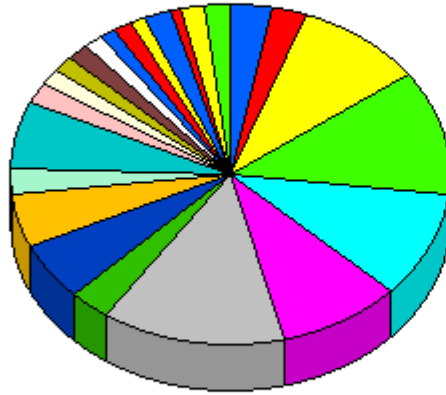

Total No. of Incidents in Zone Spalding: 75

Total No. of Incidents : 82

Incidents Summary Analysis by Zone

01/04/2021 00:00:00 to 01/04/2022 00:00:00

No. of Incidents by Camera

SHDC 201	3.0%
SHDC 202	2.5%
SHDC 203	9.5%
SHDC 204	12.0%
SHDC 205	10.0%
SHDC 206	9.0%
SHDC 207	13.5%
SHDC 208	3.0%
SHDC 209	5.5%
SHDC 210	5.0%
SHDC 211	2.5%
SHDC 212	6.5%
SHDC 214	2.0%
SHDC 215	1.5%
SHDC 217	1.5%
SHDC 218	1.5%
SHDC 219	1.5%
SHDC 220	1.0%
SHDC 221	1.5%
SHDC 222	1.0%
SHDC 223	2.0%
SHDC 228	1.0%
Total:	100.0%