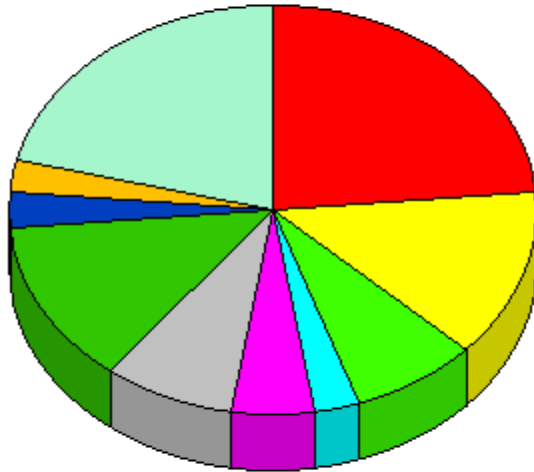

Total No. of Incidents in Zone Spalding: 75

Total No. of Incidents : 82

Incidents Summary Analysis by Zone

01/04/2021 00:00:00 to 01/04/2022 00:00:00

No. of Incidents by Category

Alarm Activation	4.9%
Alcohol	6.1%
Anti-Social Behaviour	8.5%
Bicycle Theft	1.2%
Criminal Damage & Arson	3.7%
Domestic Abuse	1.2%
Drugs	2.4%
Fire / Ambulance / Sudden Death	2.4%
Other Theft	2.4%
Public Order	6.1%
Search for Person	20.7%
Shoplifting	3.7%
Suspicious Behaviour	7.3%
Traffic Offence	8.5%
Violence and Sexual	13.4%
Weapons	7.3%
Total:	100.0%

Incidents Summary Analysis by Zone

01/04/2021 00:00:00 to 01/04/2022 00:00:00

No. of Incidents by Sub Category

Assault	23.7%
Bladed Article	13.2%
Collision	7.9%
Dangerous Driving	2.6%
Drink / Drug Driving	5.3%
Intoxication	7.9%
Missing Person	13.2%
Possession	2.6%
Sexual	2.6%
Wanted Person	21.1%
Total:	100.0%