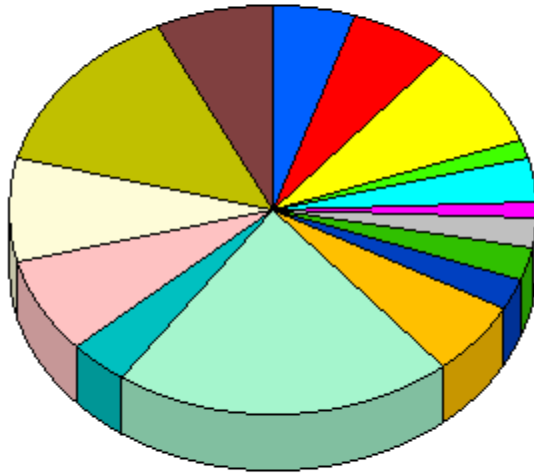

Total No. of Incidents in Zone Spalding: 75

Total No. of Incidents : 82

Incidents Summary Analysis by Zone

01/04/2021 00:00:00 to 01/04/2022 00:00:00

No. of Incidents by Category

Alarm Activation	4.9%
Alcohol	6.1%
Anti-Social Behaviour	8.5%
Bicycle Theft	1.2%
Criminal Damage & Arson	3.7%
Domestic Abuse	1.2%
Drugs	2.4%
Fire / Ambulance / Sudden Death	2.4%
Other Theft	2.4%
Public Order	6.1%
Search for Person	20.7%
Shoplifting	3.7%
Suspicious Behaviour	7.3%
Traffic Offence	8.5%
Violence and Sexual	13.4%
Weapons	7.3%
Total:	100.0%

Incidents Summary Analysis by Zone

01/04/2021 00:00:00 to 01/04/2022 00:00:00

No. of Incidents by Sub Category

Assault	23.7%
Bladed Article	13.2%
Collision	7.9%
Dangerous Driving	2.6%
Drink / Drug Driving	5.3%
Intoxication	7.9%
Missing Person	13.2%
Possession	2.6%
Sexual	2.6%
Wanted Person	21.1%
Total:	100.0%