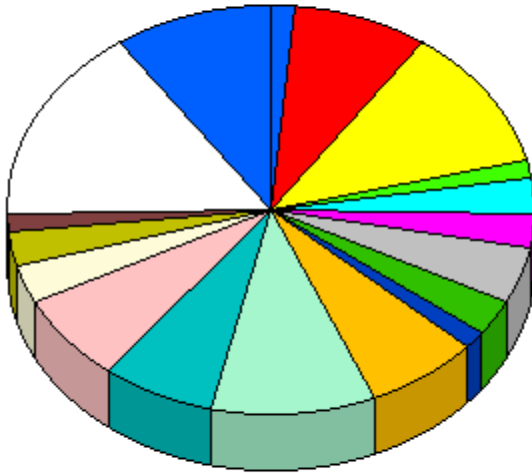

Total No. of Incidents in Zone Spalding: 66

Total No. of Incidents : 71

Incidents Summary Analysis by Zone

01/04/2022 to 01/10/2022

No. of Incidents by Category

Alarm Activation	1.4%
Alcohol	8.5%
Anti-Social Behaviour	11.3%
Bicycle Theft	1.4%
Breach of Conditions or Ban	2.8%
Burglary	2.8%
Criminal Damage & Arson	4.2%
Drugs	2.8%
Licensing	1.4%
Other Crime	7.0%
Public Order	9.9%
Search for Person	7.0%
Shoplifting	7.0%
Suspicious Behaviour	2.8%
Traffic Offence	2.8%
Vehicle Crime	1.4%
Violence and Sexual	15.5%
Weapons	9.9%
Total:	100.0%

Incidents Summary Analysis by Zone

01/04/2022 to 01/10/2022

No. of Incidents by Sub Category

	0.0%
Assault	37.5%
Bladed Article	16.7%
Collision	4.2%
Drink / Drug Driving	4.2%
Firearms	4.2%
Intoxication	4.2%
Missing Person	12.5%
Other Offensive	4.2%
Sexual	4.2%
Vehicle Theft	4.2%
Wanted Person	4.2%
Total:	100.0%