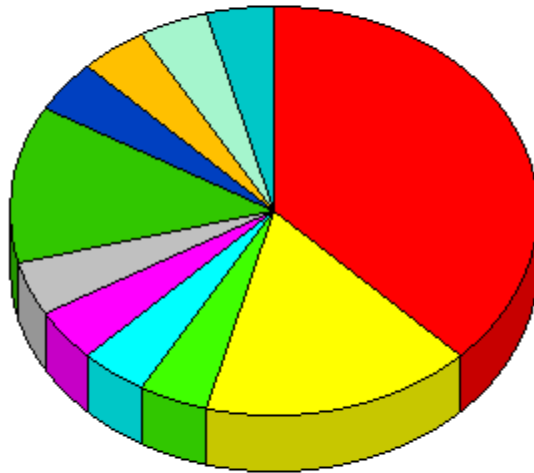

Total No. of Incidents in Zone Spalding: 66

Total No. of Incidents : 71

Incidents Summary Analysis by Zone

01/04/2022 to 01/10/2022

No. of Incidents by Category

Alarm Activation	1.4%
Alcohol	8.5%
Anti-Social Behaviour	11.3%
Bicycle Theft	1.4%
Breach of Conditions or Ban	2.8%
Burglary	2.8%
Criminal Damage & Arson	4.2%
Drugs	2.8%
Licensing	1.4%
Other Crime	7.0%
Public Order	9.9%
Search for Person	7.0%
Shoplifting	7.0%
Suspicious Behaviour	2.8%
Traffic Offence	2.8%
Vehicle Crime	1.4%
Violence and Sexual	15.5%
Weapons	9.9%
Total:	100.0%

Incidents Summary Analysis by Zone

01/04/2022 to 01/10/2022

No. of Incidents by Sub Category

	0.0%
Assault	37.5%
Bladed Article	16.7%
Collision	4.2%
Drink / Drug Driving	4.2%
Firearms	4.2%
Intoxication	4.2%
Missing Person	12.5%
Other Offensive	4.2%
Sexual	4.2%
Vehicle Theft	4.2%
Wanted Person	4.2%
Total:	100.0%