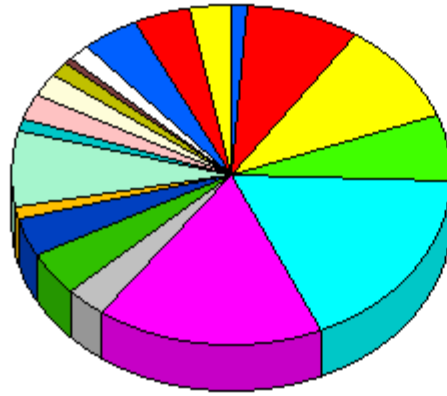

Total No. of Incidents in Zone Spalding: 66

Total No. of Incidents : 71

Incidents Summary Analysis by Zone

01/04/2022 to 01/10/2022

No. of Incidents by Camera

SHDC 202	1.2%
SHDC 203	8.3%
SHDC 204	9.5%
SHDC 205	6.5%
SHDC 206	17.9%
SHDC 207	16.7%
SHDC 208	3.0%
SHDC 209	4.2%
SHDC 210	3.6%
SHDC 211	1.2%
SHDC 212	7.1%
SHDC 214	1.2%
SHDC 215	2.4%
SHDC 220	2.4%
SHDC 221	1.2%
SHDC 222	0.6%
SHDC 223	1.8%
SHDC 226	4.2%
SHDC 227	4.2%
SHDC 228	3.0%
Total:	100.0%