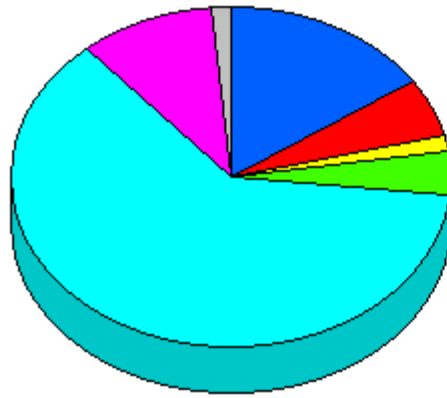

Incidents Summary Analysis by Zone

01/04/2022 to 01/10/2022

Call Source Summary

Zone: Holbeach

<u>Call Source</u>	<u>No. of Incidents</u>
Police	1
Police - Radio	4

Total No. of Incidents in Zone Holbeach: 5

Zone: Spalding

<u>Call Source</u>	<u>No. of Incidents</u>
Operator Generated	11
Police	3
Police - e-mail / Fax	1
Police - Phone	3
Police - Radio	40
Pubwatch	7
Shopwatch	1

Total No. of Incidents in Zone Spalding: 66

Total No. of Incidents : 71

Incidents Summary Analysis by Zone

01/04/2022 to 01/10/2022

No. of Incidents by Call Source

Operator Generated	15.5%
Police	5.6%
Police - e-mail / Fax	1.4%
Police - Phone	4.2%
Police - Radio	62.0%
Pubwatch	9.9%
Shopwatch	1.4%
Total:	100.0%