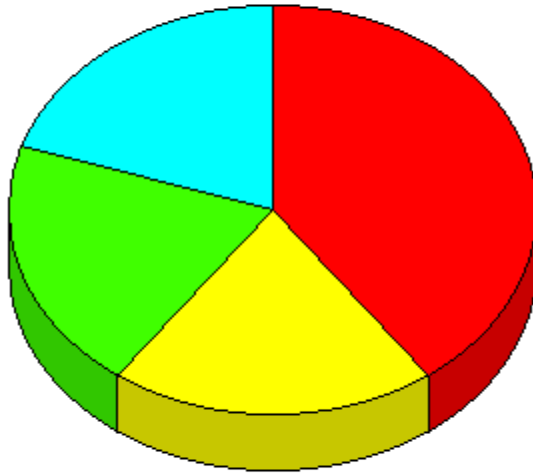

Incidents Summary Analysis by Zone

01/10/2022 00:00:00 to 01/01/2023 00:00:00

No. of Incidents by Sub Category

		0.0%
	Assault	40.0%
	Bladed Article	20.0%
	Firearms	20.0%
	Possession	20.0%
Total:		100.0%